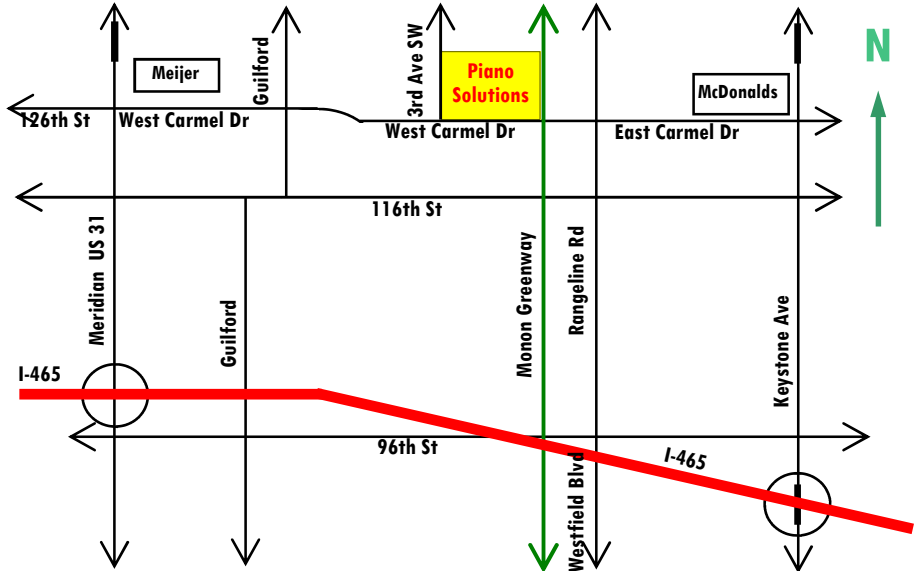

**How to find the Recital Hall at Piano Solutions!**

Approaching from the **NORTH** on 3rd Ave SW

**Recital Hall Entrance**

**Parking**

**Piano Solutions Main Entrance**

**Monon Trail**

Approaching from the **EAST** (Keystone & Rangeline Rd)

Approaching from the **WEST** (Meridian St - US31)

**Need help?? Call 317-582-1946**

**How to find Piano Solutions!**

We are located at  
**290 West Carmel Drive**  
 Just **WEST** of the Monon Trail  
 1.6 miles **EAST** of Meridian  
 or  
 .9 miles **WEST** of Keystone  
 Questions? Call 317-582-1946

**IF YOU'RE FAMILIAR WITH CARMEL**  
 Piano Solutions is located on West Carmel Drive, about 3/10s of a mile WEST of the corner of Rangeline Road and Carmel Drive (The Pizza Hut, Shell station, and the Arby's are on the corner of Rangeline Rd and Carmel Dr)

**IF YOU'RE NOT FAMILIAR WITH CARMEL**  
 Take US431 (Keystone Avenue) to Carmel Drive, there is a McDonalds on that corner. **TURN WEST** and go to the third stoplight (0.9 miles). Piano Solutions will be on your right when you reach the third stoplight.